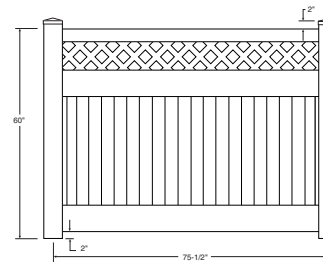

PRIVACY with LATTICE