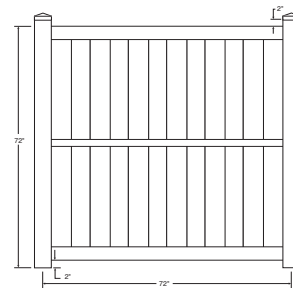

LOUVERED

PRIVACY

PRIVACY with LATTICE

SHADOW BOX

SHADOW BOX with LATTICE

FEATURES & BENEFITS

An integrated three tier quality control program-
Ensures a product that will outperform most other fences.

Many styles to choose from-
Will enhance the look of and increase property value.

TONGUE & GROOVE PRIVACY
This style is 6' and 8' on center.

This style is 60" and 72" high.

SHADOW BOX
This style is 6' on center.

Step and level installation method required on uneven surfaces.

LOUVERED
This style is 6' wide.