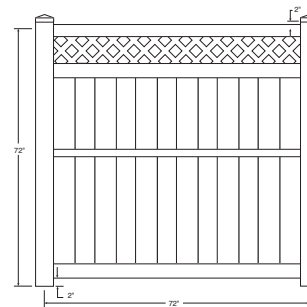

LOUVERED

PRIVACY

PRIVACY with LATTICE

SHADOW BOX

SHADOW BOX with LATTICE

FEATURES & BENEFITS

An integrated three tier quality control program-
Ensures a product that will outperform most other fences.

Many styles to choose from-
Will enhance the look of and increase property value.

TONGUE & GROOVE PRIVACY
This style is 6' and 8' on center.

This style is 60" and 72" high.

SHADOW BOX
This style is 6' on center.

Step and level installation method required on uneven surfaces.

LOUVERED
This style is 6' wide.