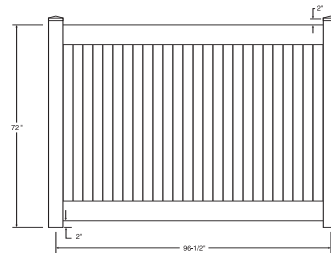

OFFERS FIVE MIAMI-DADE COUNTY APPROVED PRIVACY FENCES.

AVAILABLE POST CAPS

Cap styles and sizes may vary, please check with a sales representative.

WARRANTY

Backed by a leading manufacturer with over 30 years experience in quality vinyl residential and commercial building products, all vinyl components meet or exceed ASTM material standards. The information is current at the time of printing. Changes to product(s) may have been made since publication. Please consult your sales representative prior to purchasing.
©VEKA Innovations 2005

LOUVERED

PRIVACY

PRIVACY with LATTICE

SHADOW BOX

SHADOW BOX with LATTICE

FEATURES & BENEFITS

An integrated three tier quality control program-
Ensures a product that will outperform most other fences.

Many styles to choose from-
Will enhance the look of and increase property value.

Vinyl compound blended with impact modifiers- Creates a durable product that will not chip, crack, splinter or peel.

Low maintenance never needs painting or staining- Cleans easily, saves you time and money.

TONGUE & GROOVE PRIVACY
This style is 6' and 8' on center.

This style is 60" and 72" high.

SHADOW BOX
This style is 6' on center.

Step and level installation method required on uneven surfaces.

LOUVERED
This style is 6' wide.

This style is 60" and 72" high.

This style allows for air flow and some light penetration while retaining privacy.

100 Veka Drive
Fombell, PA 16123
1-888-GO4-VEKA
www.vekainnovations.com